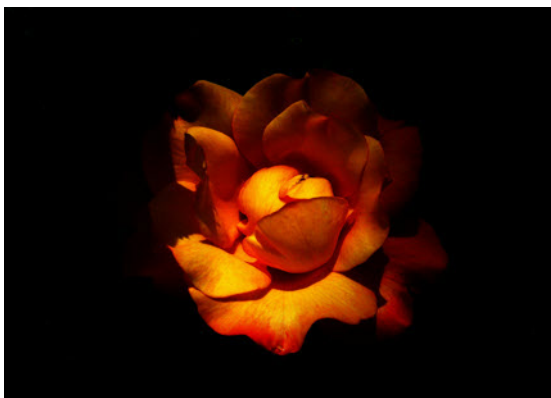

Jasper Tree Frog

Luna Moth

Gemslab Matrix

Brick, Tile, and Pepper

Jeanette's Jasper Cat

Magic in Rose

Classical Fish