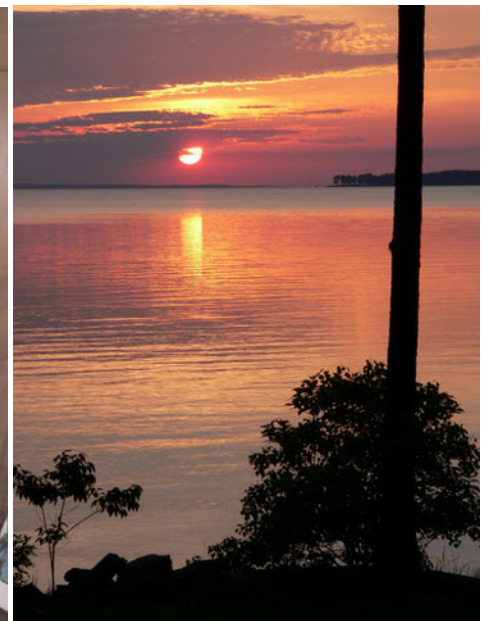

Beneath Bamboo

Bunga raya

bluebird

Redbellied woodpecker

Red Cross Hopper

Caddo Lake

Garlic Blossoms

Deck Music

Emily's Rose

Cactus Blossom

Men Only

Sam Rayburn Sunset