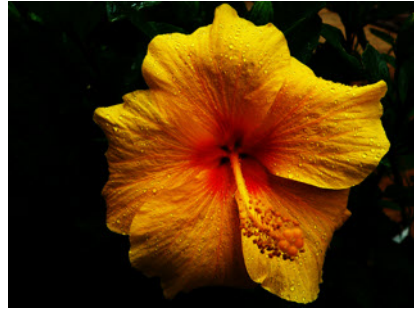

Beneath Bamboo

Bunga raya

bluebird

Redbellied woodpecker

Red Cross Hopper

Caddo Lake

Garlic Blossoms

Deck Music

Emily's Rose

Cactus Blossom

Men Only

Sam Rayburn Sunset